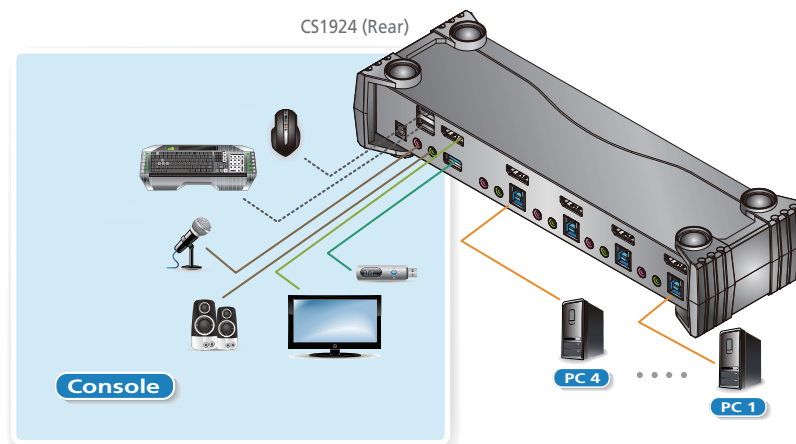

Note:

1. Mouse port switching is only supported under mouse emulation mode with a USB 3-button mouse wheel.
2. HD audio through DisplayPort cannot be switched independently.
3. MST requires two monitors capable of DisplayPort 1.2 daisy-chaining, or use of a powered DisplayPort MST Hub. The PC source must be DisplayPort 1.2 compliant. A DisplayPort v1.1a display can be the last display in a DisplayPort v1.2 chain.
4. Dual-Mode DisplayPort technology (DP++) does not require an active adapter for most single display setups. Active DisplayPort adapters are recommended if you are unsure of the video source's DP++ compatibility.
5. PC keyboard combinations emulate Mac keyboards. Mac keyboards only work with their own operating system.