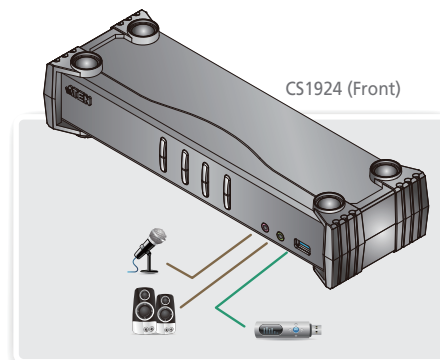

Note:

1. Mouse port switching is only supported under mouse emulation mode with a USB 3-button mouse wheel.
2. HD audio through DisplayPort cannot be switched independently.
3. MST requires two monitors capable of DisplayPort 1.2 daisy-chaining, or use of a powered DisplayPort MST Hub. The PC source must be DisplayPort 1.2 compliant. A DisplayPort v1.1a display can be the last display in a DisplayPort v1.2 chain.
4. Dual-Mode DisplayPort technology (DP++) does not require an active adapter for most single display setups. Active DisplayPort adapters are recommended if you are unsure of the video source's DP++ compatibility.
5. PC keyboard combinations emulate Mac keyboards. Mac keyboards only work with their own operating system.