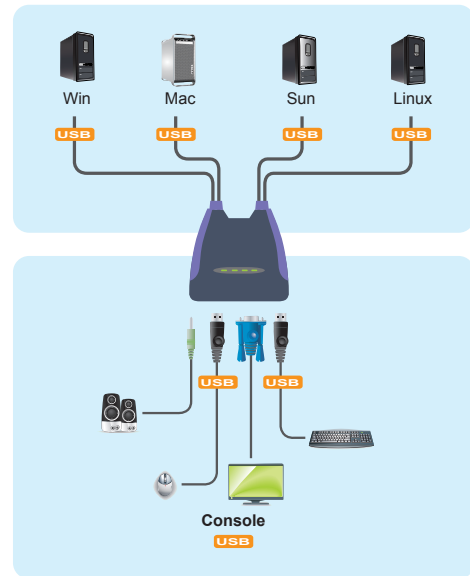

## 4-Port USB KVM Switch

The CS64U/CS64US takes a giant step forward from prior cable KVM models in the Petite series, by offering built-in cables, USB peripheral sharing, and a firmware upgrade function that allows you to keep up with latest available versions.

Furthermore, the CS64U/CS64US features enhanced Video DynaSync™ technology, which stores the console monitor's EDID (Extended Display Identification Data) to optimize display resolution. The CS64U/CS64US also offers multiplatform support and computer selection via hotkeys to provide the ultimate in desktop convenience.

### Features

- One USB console controls four USB computers
  - USB mouse port can be used for USB 1.1 hub and USB 1.1 peripheral sharing
  - Computer selection via hotkeys
  - Select OS via Hotkey
  - Audio-enabled
  - Multiplatform support – Windows, Linux, Mac and Sun
  - Compact design, built-in 1.8m cables (CS64U), 0.9/1.2m cables (CS64US)
  - Superior video quality – up to 2048 x 1536; DDC2B
  - Video DynaSync™ – Exclusive ATEN technology eliminates boot-up display problems and optimizes resolution when switching between ports
  - Supports multimedia keyboards
  - Supports wireless keyboards and mice
  - Supports multifunction mice
  - Sun/Mac keyboard support and emulation\*
  - Auto Scan function to monitor computer operation
  - Non-Powered
  - Firmware upgradable
- \* 1. PC keyboard combinations emulate Sun/Mac keyboards  
2. Sun/Mac keyboards only work with their own computers