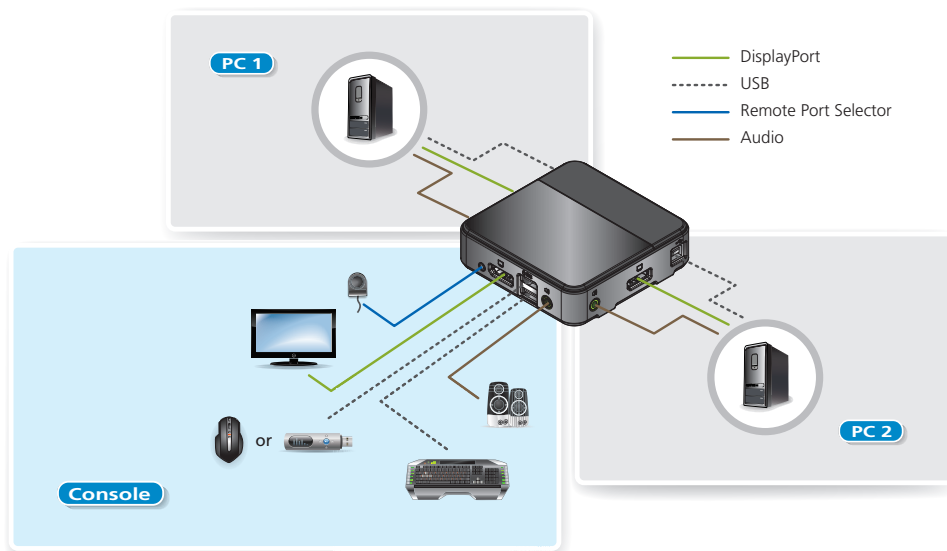

Note:

1. Mouse port switching is only supported under mouse emulation mode and by USB 3-key wheel mice.
2. MST (Multi-Stream Transport) requires either monitors that are capable of DisplayPort 1.2 daisy-chaining, or use of a powered DisplayPort MST Hub.
  The PC source must be DisplayPort 1.2 compliant.
3. DisplayPort Dual Mode (DP++) requires the use of a powered DP++ adapter. The graphics source must be DP++ compliant.
4. HD audio through DisplayPort cannot be switched independently.
5. a. PC keyboard combinations emulate Mac/Sun keyboards. b. Mac/Sun keyboards work only with their own computers.
6. This feature may require an extra power adapter to be connected to the USB hub and that the CS782DP's Mouse Emulation Mode be disabled.