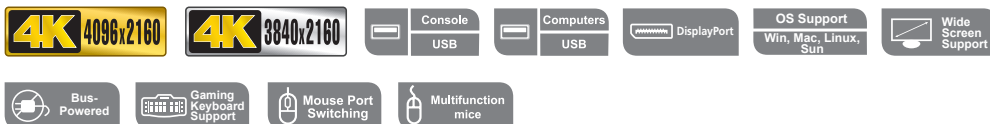

2-Port USB DisplayPort KVM Switch CS782DP

- With the ever-growing demand for higher video quality and the evolution of DisplayPort technology, 4K-enabled computers and displays are now widely adopted in visually-intensive and commercial applications. Offering up to 4K resolution, the ATEN CS782DP is at home amongst these demanding scenarios and technological advancements.

The ATEN CS782DP 2-Port USB DisplayPort KVM Switch features 4K video resolution and allows users to access two 4K-enabled computers from a single USB keyboard, USB mouse, and DisplayPort video console.

Doing so with ease, the CS782DP provides three convenient switching methods – using a remote port selector, mouse, or hotkeys for flexible access to any computer connected to the installation. The product even provides premium audio support for a complete multimedia solution. To round off the entire experience, the streamlined, space-saving design of CS782DP also makes it ideal for any working environment.

With its rich feature set, the CS782DP is designed to surpass all requirements in graphic design, animation, and video-editing applications.