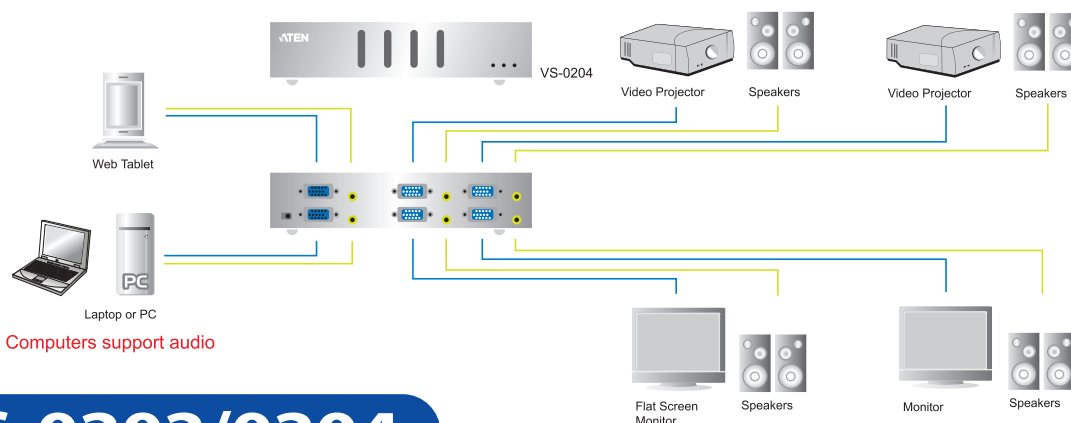

Video Matrix

Maximize and double your video enjoyment with 2 or 4 displays

Multiple Displays

Ideal for Presentations & Conferences

Diagram

Model: **VS-0202/0204**

Features

- Each of the 2/4 video outs can toggle between Source1 and Source2 using front panel push buttons
- Duplicate and enhance video signals to up to 65 meters (max.)
- Expandable
- Audio enabled

Specifications

Function	VS-0202	VS-0204
Manufacturer	Expand	Expand
Power Supply	DC 5.3V	DC 5.3V
PC - Monitor Connection	2 - 2	2 - 4
Connectors	Out	2 x HDB-15 (Female), 2x Audio Jack (Female)
	In	2 x HDB-15 (Male), 2x Audio Jack (Female)
	Power	DC Jack
LED	Power	1 x Blue @ front
	Activity1	1 x Green @ front
	Activity2	1 x Orange @ front
	P Video1 2/4	2 x Green @ front
	P Video2 2/4	2 x Orange @ front
Buttons	2 x limpud @ front	4 x limpud @ front
VGA Resolution	1920 x 1440@ 1.8m(1st port DDC2B support)	1920 x 1440@ 1.8m(1st port or 3th port DDC2B support)
Slide switch	1 x 3 way slide switch@ back	N/A
Signal Type	XGA; VGA; SVGA	XGA; VGA; SVGA
Sync Range	Sync Positive/Negative	Sync Positive/Negative
Cable Distance	65M Max (Devices to monitor)	65M Max (Devices to monitor)
Power Consumption	8w	9w
Operating Temp.	0°C ~ 50°C	0°C ~ 50°C
Storage Temp.	-20°C ~ 60°C	-20°C ~ 60°C
Humidity	0 ~ 80% RH, NC	0 ~ 80% RH, NC
Enclosure	Metal	Metal
Weight	470g	690g
Dimensions (LxWxH)	130 x 77.2 x 45.8mm	200 x 77.2 x 45.8mm