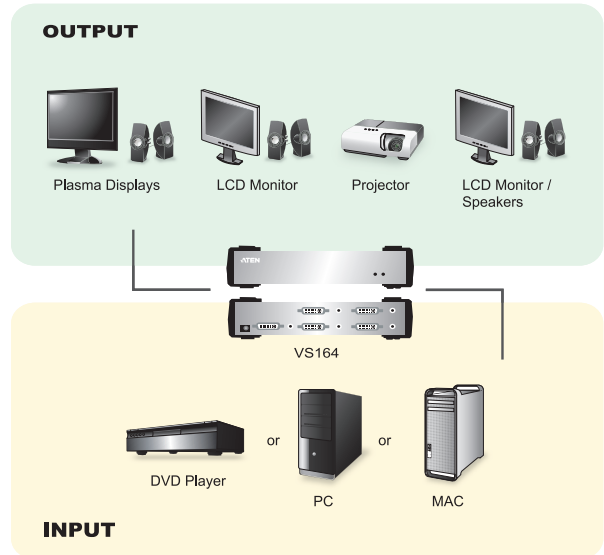

VS162 / VS164

2/4-Port DVI Video Splitter

- The 2-port VS162 and 4-port VS164 video splitters chart a new direction in multimedia functionality by combining DVI quality video and audio. They take the signals from an audio/video source and replicate them to two (VS162) or four (VS164) audio/video outputs.

Splitters can be cascaded to three levels to handle up to 64 monitors (VS164), which makes them the ideal solution for situations such as:

- Broadcasting video information to the public (news headlines, stock prices, airline and train schedules, etc.)
- Company training facilities
- Classroom instruction

Features

- Connects computers with DVI graphics to multiple DVI compatible monitors or projectors
- Fully compliant with the DVI-digital and DVI-analog
- Support DDWG (Digital Display Working Group) standard for DVI Compliant monitors
- DDC/CI support – allow color, brightness, contrast and other adjustments via GUI for DDC/CI enabled LCD monitors
- Speaker enabled for audio enjoyment
- Cascadable to 3 levels – provides up to 8/64 video signals to Device-5m, Device to Display-5m
- Installs in minutes
- Maintains highest single link video resolution (up to 1920 x 1200)
- DDC, DDC2, DDC2B Compatible (Port 1 only)
- HDCP Compliant

Specification

Function		VS162	VS164
Computer Connections		2	4
Connectors	Video In	1 x DVI port (Female)	
	Audio In	1 x Audio jack	
	Video Out	2 x DVI ports (Female)	4 x DVI ports (Female)
	Audio Out	2 x Audio jacks	4 x Audio jacks
Power		1 x DC 5.3V jack	
LEDs	Link	1	
	Power	1	
Resolution		Up to 1920 x 1200; DDC2B	
Power Consumption		DC5.3V, 2.4W	DC5.3V, 4.0W
Signal Range		5 m (15 ft)	
Environment	Operating Temp.	0-50°C	
	Storage Temp.	-20-60°C	
	Humidity	0-80% RH, Non-condensing	
Physical Properties	Housing	Metal	
	Weight	0.62 kg	0.72 kg
	Dimensions (L x W x H)	21.00 x 8.80 x 5.55 cm	21.00 x 8.80 x 5.55 cm