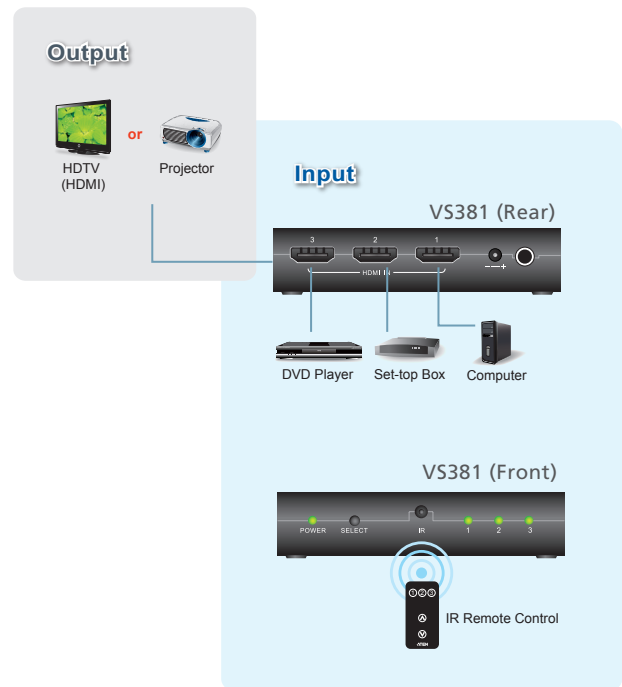

## HDMI 3-Port Switch

- The VS381 3-Port HDMI Switch allows you to quickly and easily connect 3 HDMI input sources to your HDMI display device. It allows convenient switching between digital devices such as DVD players, satellite receivers and digital camcorders. You can select the desired input source via a remote control unit or pushbuttons located on the front of the switch.

### Features

- Allows up to three HDMI A/V sources to be connected to one HDMI display
- Toggle between A/V sources using remote control or front panel pushbuttons
- Superior video quality – HDTV resolutions of 480p, 720p, 1080i, 1080p (1920x1080); PC resolutions of VGA, SVGA, XGA, SXGA, and WUXGA (1920x1200)
- Supports Dolby True HD and DTS HD Master Audio
- Plug-and-play – no software installation required
- DDC Compatible
- HDMI (3D, Deep Color)
- HDCP compatible
- Front-Panel LED for port and power status
- Easy and affordable way to add three HDMI inputs to your home theater system
- No power adapter required.

### Specification

Function		VS381
Connectors	Device	HDMI In 3 x HDMI Type A Female (Black)
	Display	HDMI Out 1 x HDMI Type A Female (Black)
	IR	1 x IR Receiver
	Power	1 x DC Jack
LEDs	Selected	3 (Green)
	Power	1 (Green)
Video		HDTV resolutions of 480p, 720p, 1080i, 1080p (1920x1080); PC resolutions of VGA, SVGA, XGA, SXGA, and WUXGA (1920x1200)
Power consumption		DC5V, 3W
Environment	Operation Temp.	0~50°C
	Storage Temp.	-20~60°C
	Humidity	0~80% RH, Non-condensing
Physical Properties	Housing	Plastic
	Weight	0.07 kg
	Dimension (L x W x H)	9.60 x 5.12 x 2.24 cm